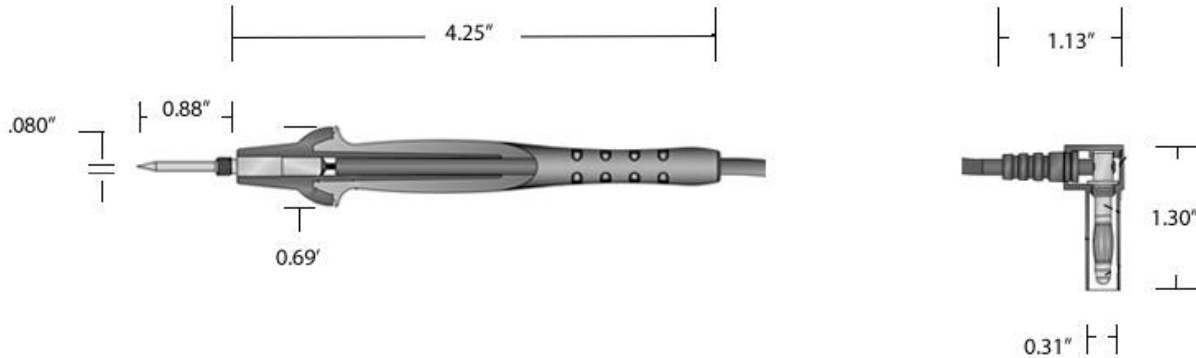

Technical Data Sheet

Model – 8000 Series Test leads

8017S Shown

Features:

- Sharp Gold Plated Tips
- 18 GA Silicone leads with 440 count wire for soft and flexible wire
- Low resistance gold contacts
- Reliable Soldered connections for extra durability
- Available Lengths 24", 36", 48", 60", 72", 96" & 120"
- Gold plated screw on accessories (optional)

Material:

Probe Body- Soft Vinyl Handle and Nylon Tip.

Probe Tip- Gold Plated Stainless Steel

Banana Connector- Nylon connector with Gold plated 4mm banana plug.

Ratings: CAT III 1000V, CAT IV 600V, 10 AMP

Ordering information- Model 8017S shown above- Includes 1ea red & black test lead

Available Meter connections below

8008S	8009S	8010S	8011S	8013S	8017S
Safety Banana Plug 	Safety Banana Jack 	Standard Banana Plug 	Rt. Angle Banana Plug 	Rt. Angle Safety Banana Jack 	Rt. Angle Banana Plug 
8018S	Probe Master Inc. 215 Denny Way, El Cajon, CA. 92020 USA www.probemaster.com				
Retractable Banana Plug 