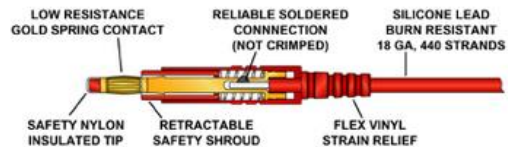

Technical Data Sheet

9151 Probe Lead

Retractable Banana Plugs both ends

Includes (1) Silicone Lead with Straight Retractable 4mm Banana Plugs on both ends.

May be used with **9100 Series** plug on accessories or others that accept a 4mm banana plug.

- Gold Connectors
- 4mm Banana Plugs
- Flexible Silicone Leads
- Available in 24", 36", 48", 60", 72", 96" & 120"
- Available in Black, Red, Yellow, Green, Blue

Rating: 1000V, 10AMP

Made in USA

Probe Master Inc. 215 Denny Way, El Cajon, CA. 92020 USA