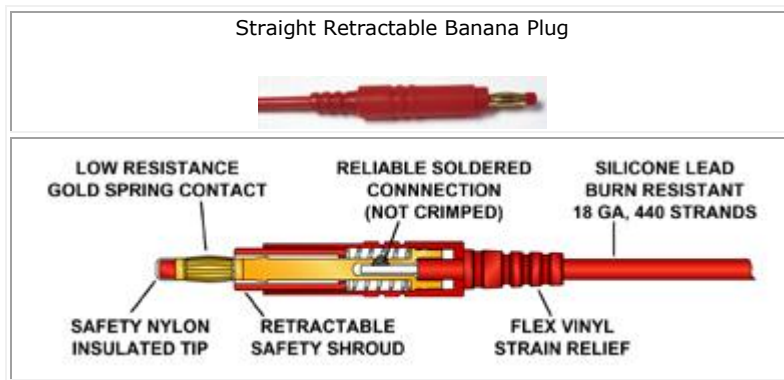

Technical Data Sheet

9195 - 30 FT Test Lead & Storage Reel

The Storage Reel comes with 30 Ft of our Flexible silicone wire. Same wire used on all our standard test leads. The retractable banana plugs on both ends are the same as our 9100 series test leads and all 9100 accessories will work with these leads.

The ends can be unreeled separately or both at same time to extend up to 30 Ft.

- 4mm Banana Retractable Plugs on both ends (see below)
- 18gauge Flexible Silicone wire
- Holds 30 ft Single Lead
- Gold plated Connectors
- 1000V

Includes 1ea 30ft lead with 4mm Retractable banana connectors on both ends and 1ea Storage Reel

Storage Reel Dimensions- 5 1/2" x 2"

Wire Colors available- Red-Black-Blue-Green-Yellow

Made in USA

Probe Master Inc. 215 Denny Way, El Cajon, CA. 92020 USA